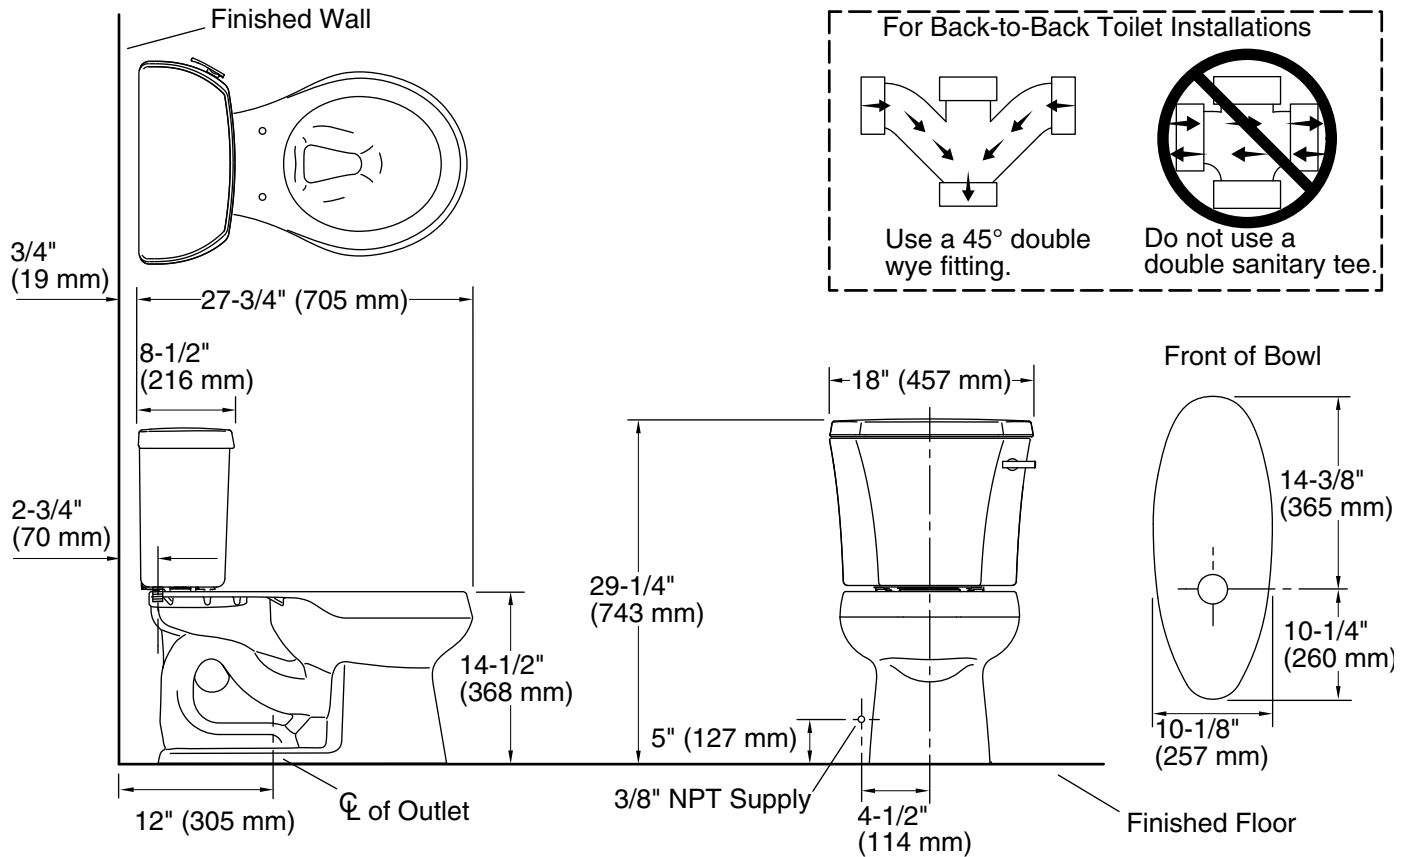

Installation

- Standard 12" (305 mm) rough-in.
- Three-bolt quick-connect installation.
- Seat and supply line sold separately.

Water Conservation & Rebates

- Eligible for consumer rebates in some municipalities.

Included Components

Product consists of:

K-4197 Round-Front Bowl
K-4467-UR Toilet tank with Insuliner® tank liner, 1.28 gpf

Additional Components:

Bolt cap accessory pack
Tank accessory pack
Tank cover
Trip lever

THE BOLD LOOK
OF **KOHLER**®

Technical Information

All product dimensions are nominal.

Toilet type:	Two-piece, Floor-mount
Waste Outlet:	Floor
Bowl shape:	Round-front
Flush type:	Class Five®
Trap passageway:	2-1/8" (54 mm)
Water Consumption	
Full:	1.28 gpf (4.8 lpf)
Water surface size:	10-1/2" x 7-3/4" (267 mm x 197 mm)
Rim to water surface:	5-1/4" (133 mm)
Rough-in:	12" (305 mm)
Seat-mounting holes:	5-1/2" (140 mm)

Notes

Install this product according to the installation instructions.

For back-to-back toilet installations: Use only a 45° double wye fitting.